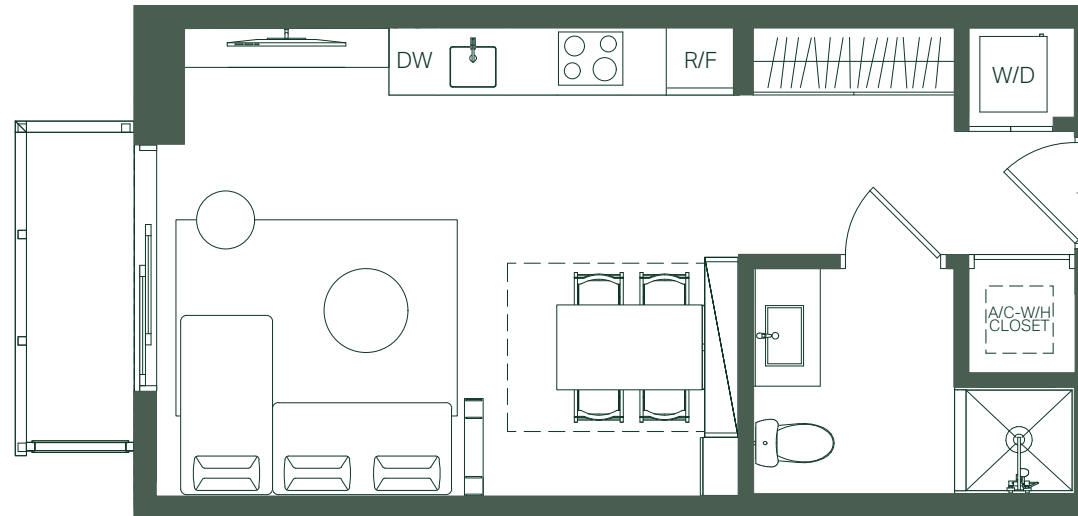

UNIT E

RESIDENCES
LINES 06, 07, 08, 14, 15, 16

STUDIO 1 BATHROOM

INTERIOR	402 SF	37 M ²
EXTERIOR	40 SF	4 M ²
TOTAL	442 SF	41 M²